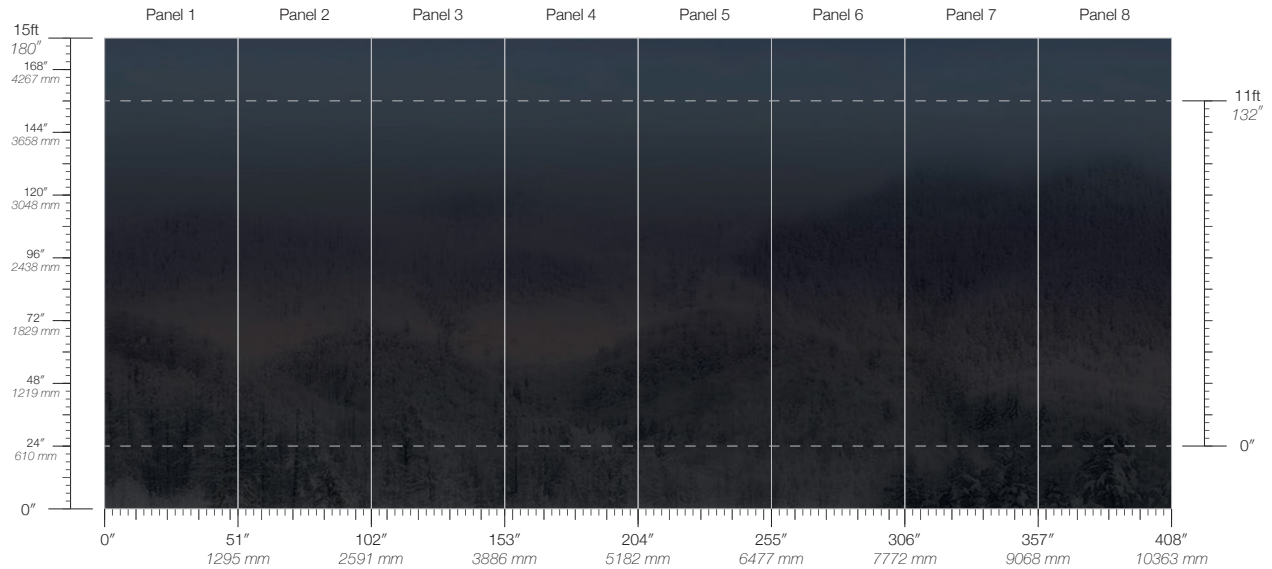

Tableau Nightfall

Suitable for residential and commercial projects

COLOR
Nightfall

STOCK
Made to order

REPEAT
Non-repeating

CONTACT
sales@calicowallpaper.com
+1 718 243 1705
57 Lispenard Street
New York, NY 10013 USA

ITEM
5213

MINIMUM
1 panel

LEAD TIME
4 weeks to print

CONTENT
Type II Vinyl

MAINTENANCE
Water-based cleanser

ORIGIN
USA

DISCLAIMER
Panel maps represent mural artwork only. Reference the physical sample for color and texture.

PANEL WIDTH
51" / 1295 mm trimmed

FLAMMABILITY
ASTM E84 Adhered Class A

DETAILS
Custom options available

PANEL HEIGHT
132" / 3353 mm standard
180" / 4572 mm extended

ENVIRONMENTAL
Recycled Content, Phthalate Free
Low VOC, HPD Available

PRICE
Available upon request